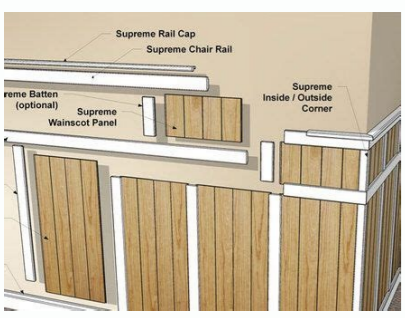

Vinyl lattice 4x8 sheets